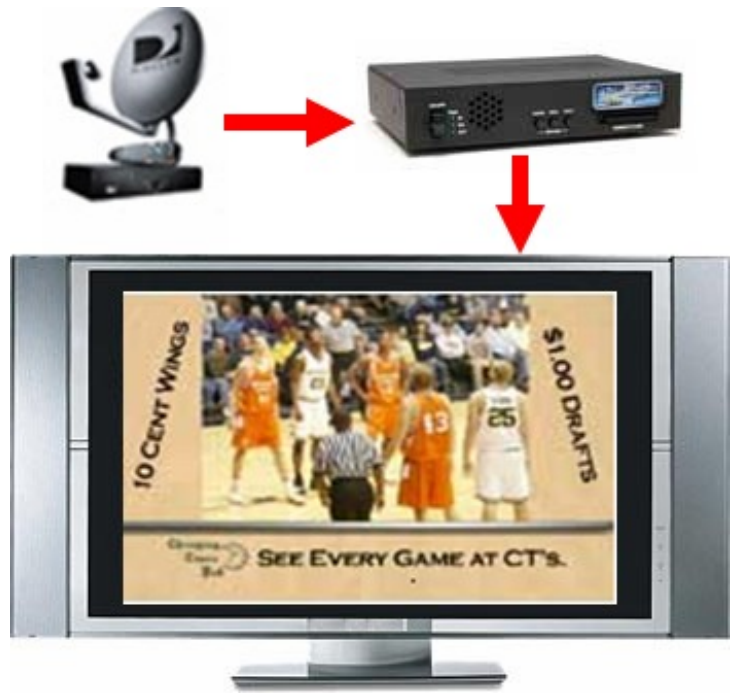

Simply connect ChyTV with the video and audio path and then easily add your own dynamic graphics, text and audio content to the external video and audio sources such as TV, Cable, Satellite, DVD, VCR or media player. Capture the audience's attention with the video programming and then add your message to that program. ChyTV is easy to install and use. With ChyTV it is easy to create content, easy to distribute and manage that content and easy to schedule and play the messages.

Easy To Use Interface: ChyTV Tools is an extremely intuitive software utility to create, manage, schedule and distribute content for the ChyTV Video Graphics Information Display Systems. All graphic pages can be individually controlled via a schedule that permits looping on duration or specific days of the week and time of day. For multiple device deployments, ChyTV Tools enables you to control many IP and/or USB device from a single location over LAN or WAN. ChyTV Tools combines powerful graphic, video, and audio capabilities with an easy to use interface. Page layout and design are readily composed with well known third-party applications such as Microsoft PowerPoint. In addition, pre-canned templates supplied by Chyron make it even simpler.